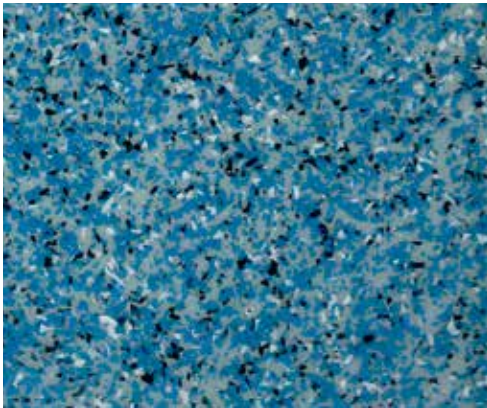

Carolina Breeze SPL403D*

Hidden Cove SPL109A*

Key West SPL106A

Barbados SPL103A*

Aqua SPL402D*

Corsica SPL406D*

Ocean SPL400D*

Aegean Sea SPL107A*

Midnight Blue SPL405D*

Moroccan Sands SPL108A*

Cortez Coast SPL104A*

Honey Island SPL203B*

Beach Sand SPL401D

Classic White SPL301C*

Cape Cod SPL101A*

Bella Luna SPL200B*

Granite SPL302C*

Moonlight Bay SPL202B*

Reflections SPL110A*

Milky Way SPL111A*

*Colors are representative. For an accurate example of our colors, please contact us for a sample.
Colors with an asterisk (*) represent blends with a shimmer effect that might not be noticeable in the photograph.*