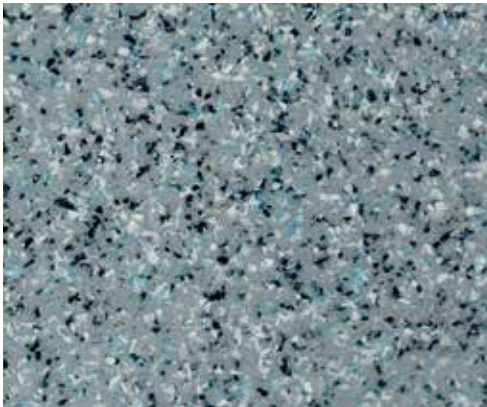

Midnight Blue SPL405D*

Moroccan Sands SPL108A*

Cortez Coast SPL104A*

Honey Island SPL203B*

Beach Sand SPL401D

Classic White SPL301C*

Cape Cod SPL101A*

Bella Luna SPL200B*

Granite SPL302C*

Moonlight Bay SPL202B*

Reflections SPL110A*

Milky Way SPL111A*

*Colors are representative. For an accurate example of our colors, please contact us for a sample.
Colors with an asterisk (*) represent blends with a shimmer effect that might not be noticeable in the photograph.*