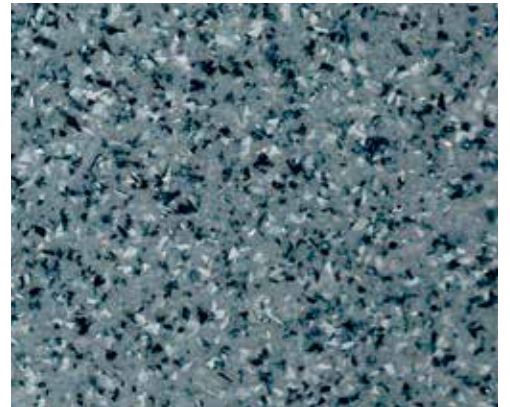

Midnight Blue SPL405D*

Moroccan Sands SPL108A*

Cortez Coast SPL104A*

Honey Island SPL203B*

Beach Sand SPL401D

Classic White SPL301C*

Cape Cod SPL101A*

Bella Luna SPL200B*

Granite SPL302C*

Moonlight Bay SPL202B*

Reflections SPL110A*

Milky Way SPL111A*

*Colors are representative. For an accurate example of our colors, please contact us for a sample.
Colors with an asterisk (*) represent blends with a shimmer effect that might not be noticeable in the photograph.*